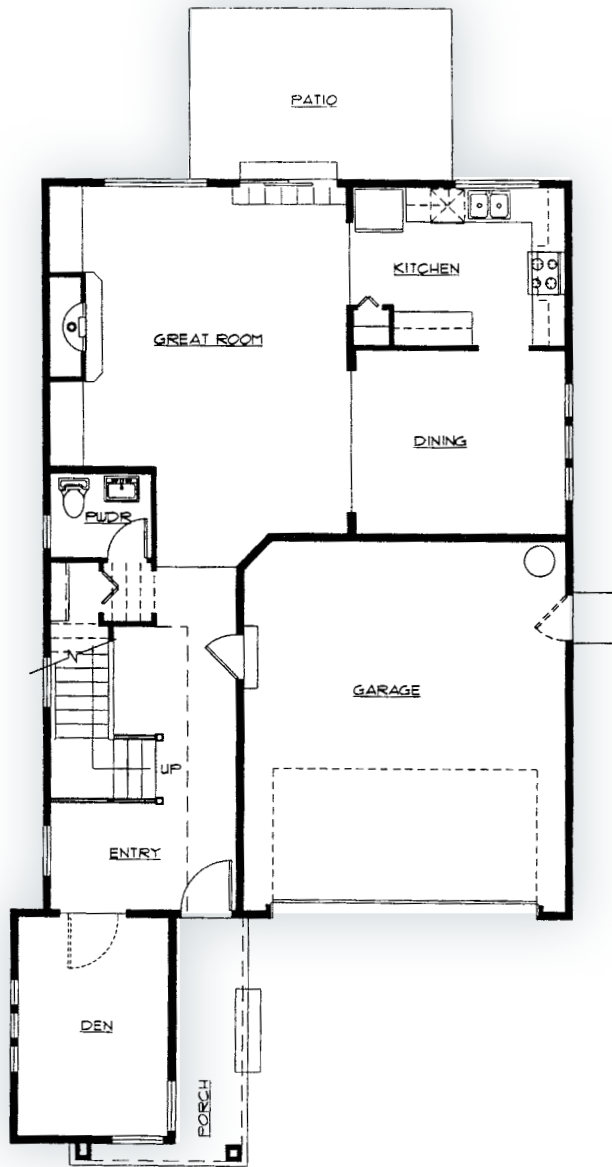

the
ARBORS
 at HARBOUR POINTE

THE BRIDGEPORT
 2,425 Square Feet

UPPPER FLOOR PLAN

THE
BURNSTEADS
Value the Name.

Three Northwest home builders...One heritage.

www.burnstead.com

The Burnstead's Living Wise Program
 energy | earth | health | innovation
www.burnstead.com/livingwise

The Burnsteads, in an effort to continuously improve our homes, reserves the right to change or modify floor plans and specifications without notice or obligation. Floor plan dimentions are approximate. Decorative architectural features are optional and should be verified per plan.

the
ARBORS
 at HARBOUR POINTE

THE BRIDGEPORT
 2,425 Square Feet

MAIN FLOOR PLAN

THE
BURNSTEADS
Value the Name.

Three Northwest home builders...One heritage.

www.burnstead.com

The Burnstead's Living Wise Program
 energy | earth | health | innovation
www.burnstead.com/livingwise