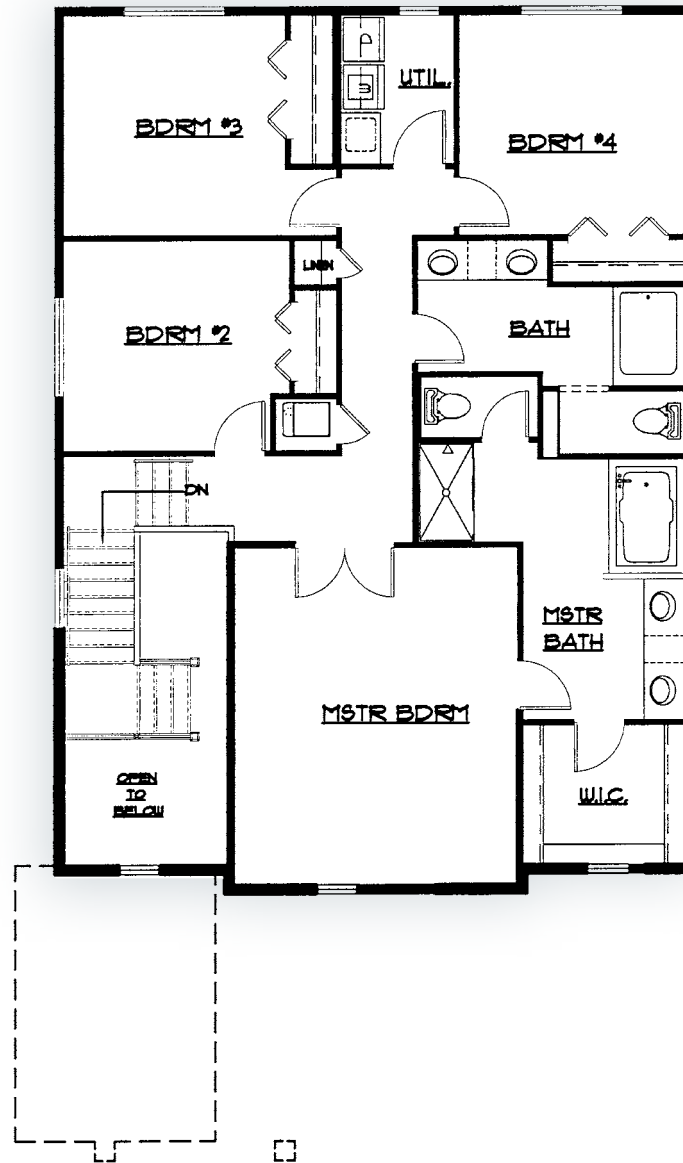

the
ARBORS
 at HARBOUR POINTE

THE BRIDGEPORT
 2,425 Square Feet

UPPPER FLOOR PLAN

THE
BURNSTEADS
Value the Name.

Three Northwest home builders...One heritage.

www.burnstead.com

The Burnstead's Living Wise Program
 energy | earth | health | innovation
www.burnstead.com/livingwise

The Burnsteads, in an effort to continuously improve our homes, reserves the right to change or modify floor plans and specifications without notice or obligation. Floor plan dimentions are approximate. Decorative architectural features are optional and should be verified per plan.

the
ARBORS
 at HARBOUR POINTE

THE BRIDGEPORT
 2,425 Square Feet

MAIN FLOOR PLAN

THE
BURNSTEADS
Value the Name.

Three Northwest home builders...One heritage.

www.burnstead.com

The Burnstead's Living Wise Program
 energy | earth | health | innovation
www.burnstead.com/livingwise