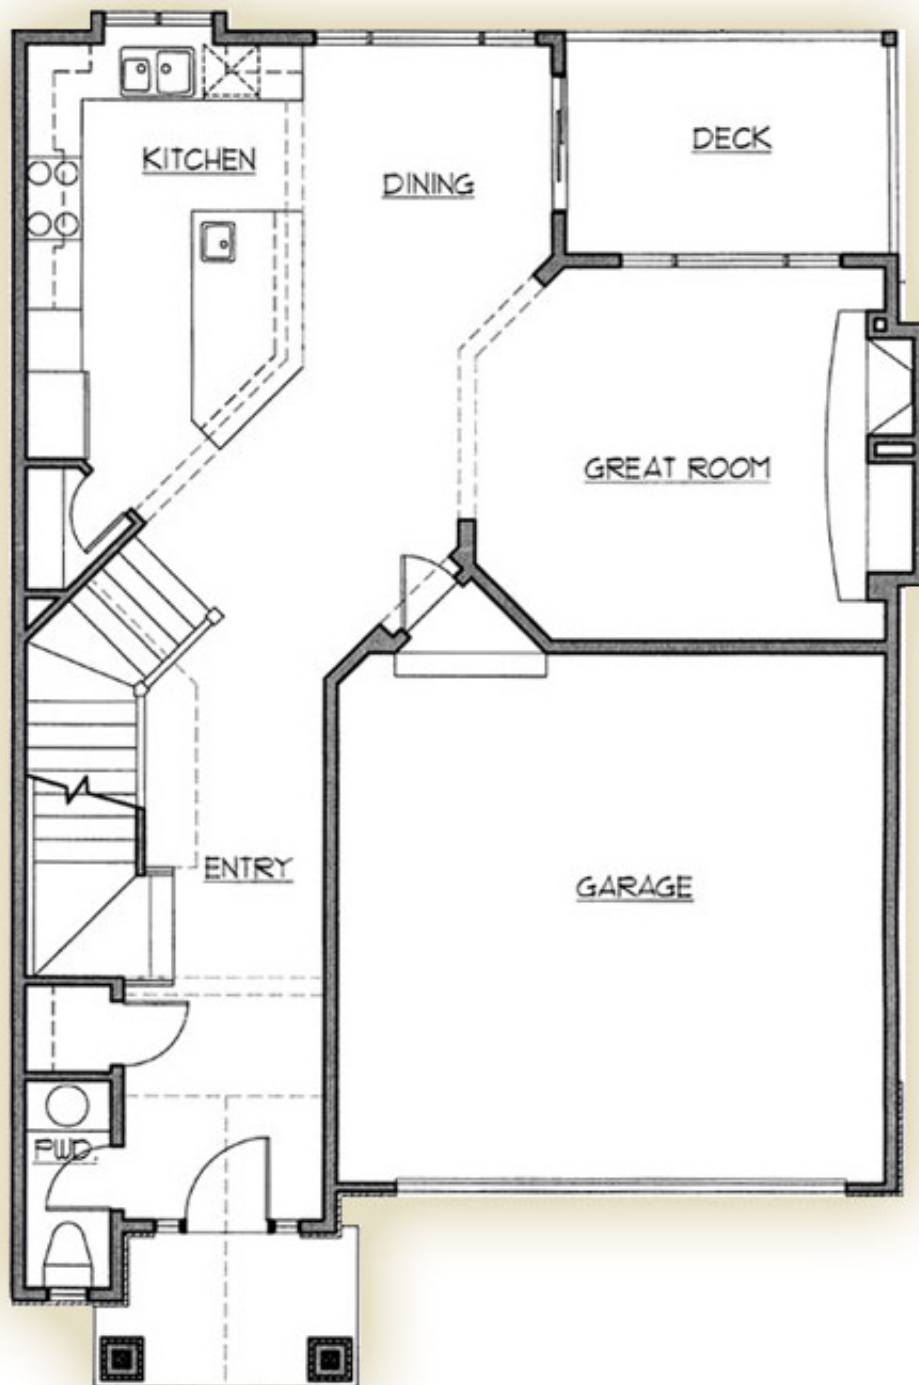

THE BURNSTEADS

Value the Name.

ASPEN
2,691 square feet

MAIN FLOOR

www.burnstea

The Burnsteads, in an effort to continuously improve our homes, reserves the right to change or modify floor plans and specifications without notice or obligation. Floor plan dimensions are approximate. Decorative architectural features are optional and should be verified per plan.