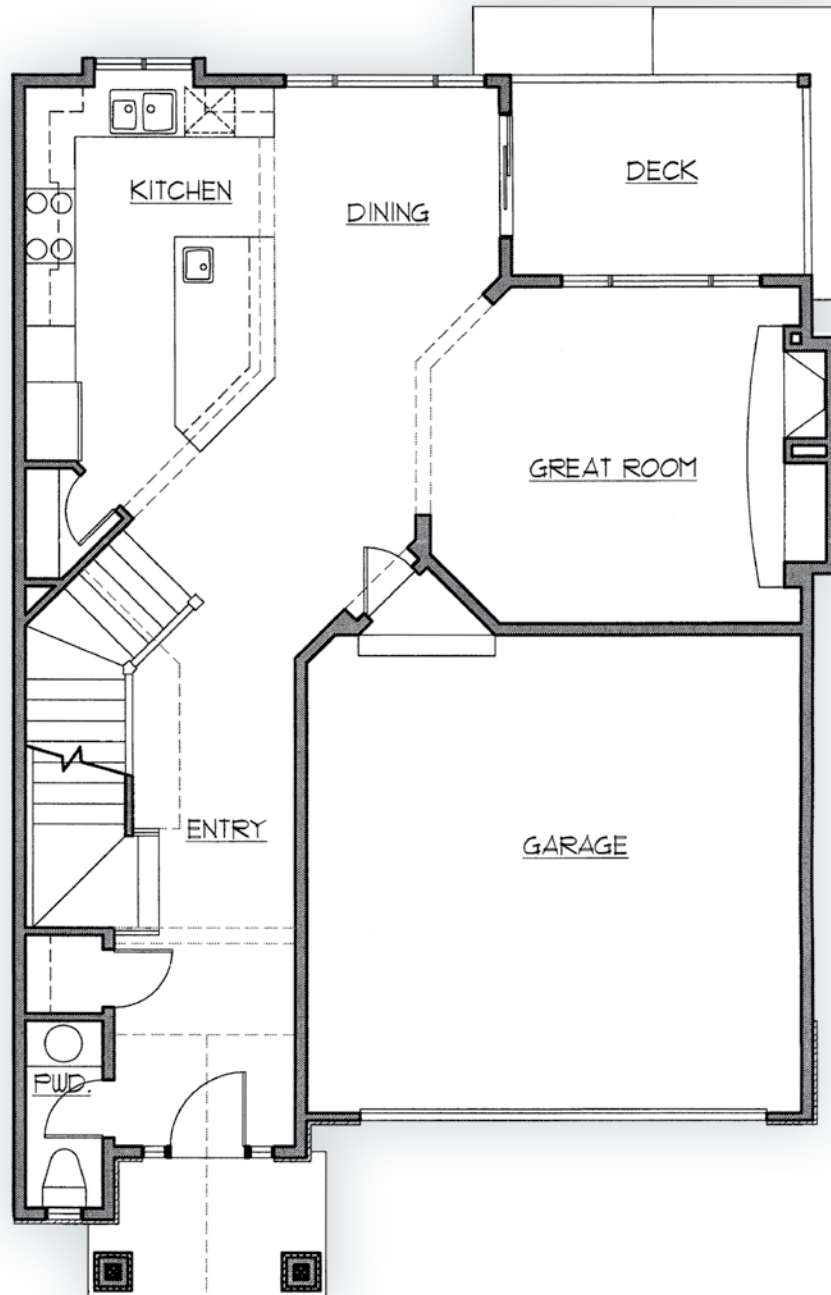

THE
BURNSTEADS
Value the Name.

Three Northwest home builders...One heritage.

www.burnstead.com

The Burnstead's Living Wise Program
energy | earth | health | innovation
www.burnstead.com/livingwise

The Burnsteads, in an effort to continuously improve our homes, reserves the right to change or modify floor plans and specifications without notice or obligation. Floor plan dimensions are approximate. Decorative architectural features are optional and should be verified per plan.