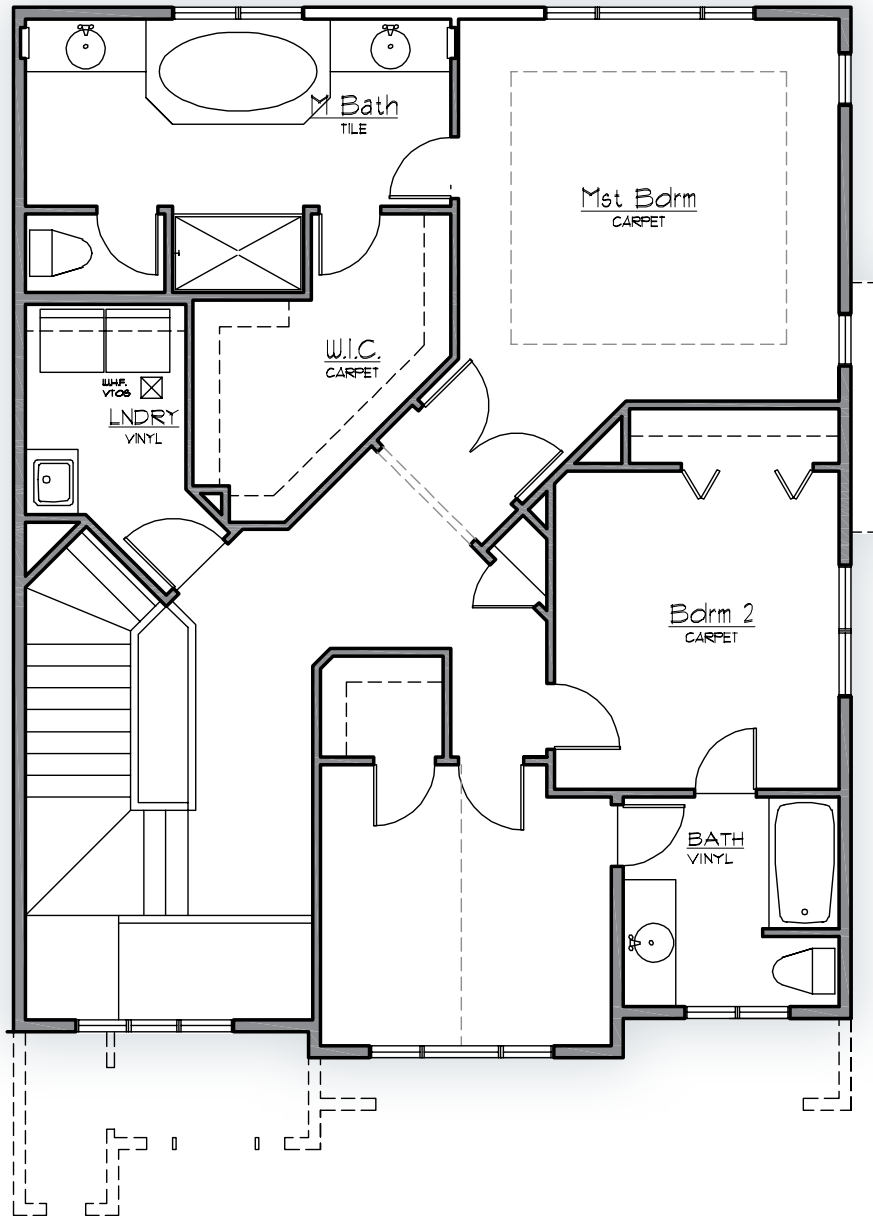

THE
Bridges
AT TALUS

ASPEN
2,691 Square Feet
UPPER FLOOR PLAN

THE
BURNSTEADS
Value the Name.

Three Northwest home builders...One heritage.

www.burnstead.com

The Burnstead's Living Wise Program
energy | earth | health | innovation
www.burnstead.com/livingwise

The Burnsteads, in an effort to continuously improve our homes, reserves the right to change or modify floor plans and specifications without notice or obligation. Floor plan dimensions are approximate. Decorative architectural features are optional and should be verified per plan.

THE
Bridges
AT TALUS

ASPEN
2,691 Square Feet

MAIN FLOOR PLAN

THE
BURNSTEADS
Value the Name.

Three Northwest home builders...One heritage.

www.burnstead.com

The Burnstead's Living Wise Program
energy | earth | health | innovation
www.burnstead.com/livingwise