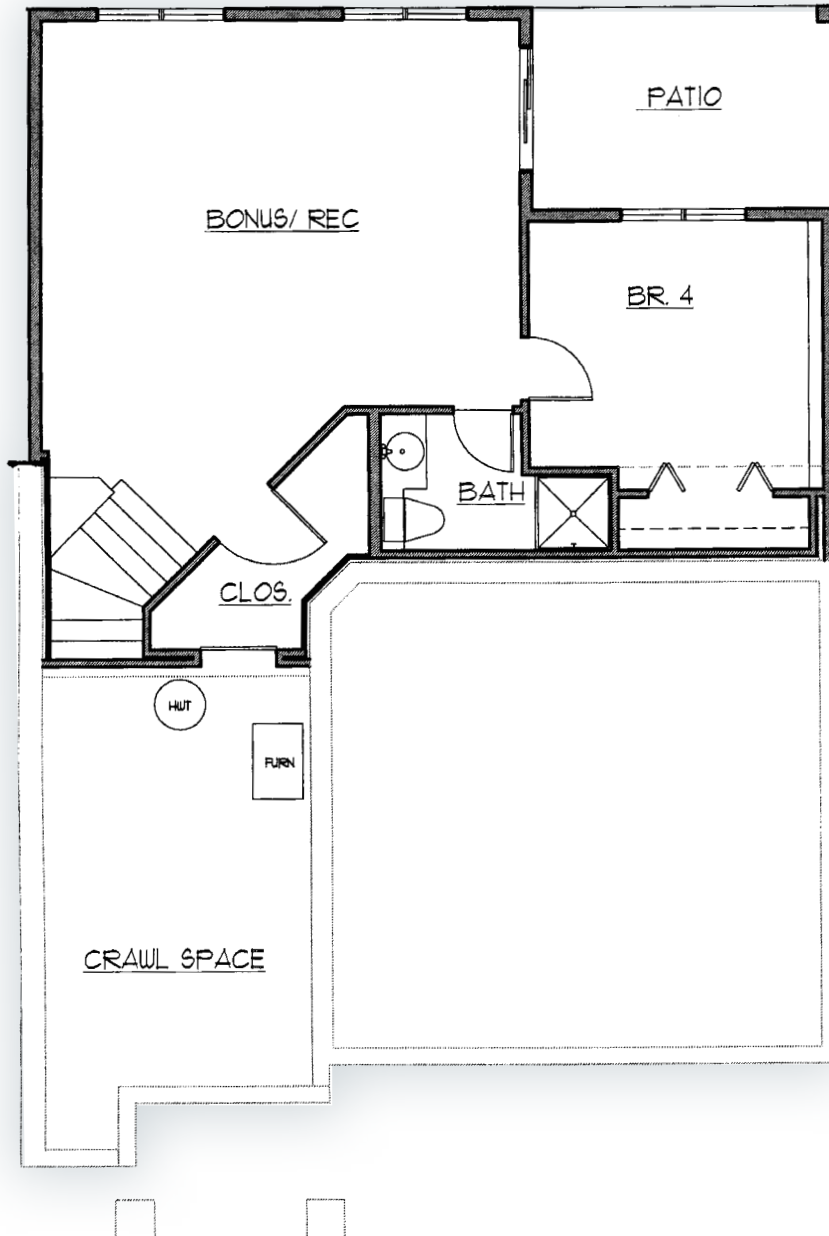

THE
BURNSTEADS
Value the Name.

Three Northwest home builders...One heritage.

www.burnstead.com

The Burnstead's Living Wise Program
energy | earth | health | innovation
www.burnstead.com/livingwise

The Burnsteads, in an effort to continuously improve our homes, reserves the right to change or modify floor plans and specifications without notice or obligation. Floor plan dimensions are approximate. Decorative architectural features are optional and should be verified per plan.