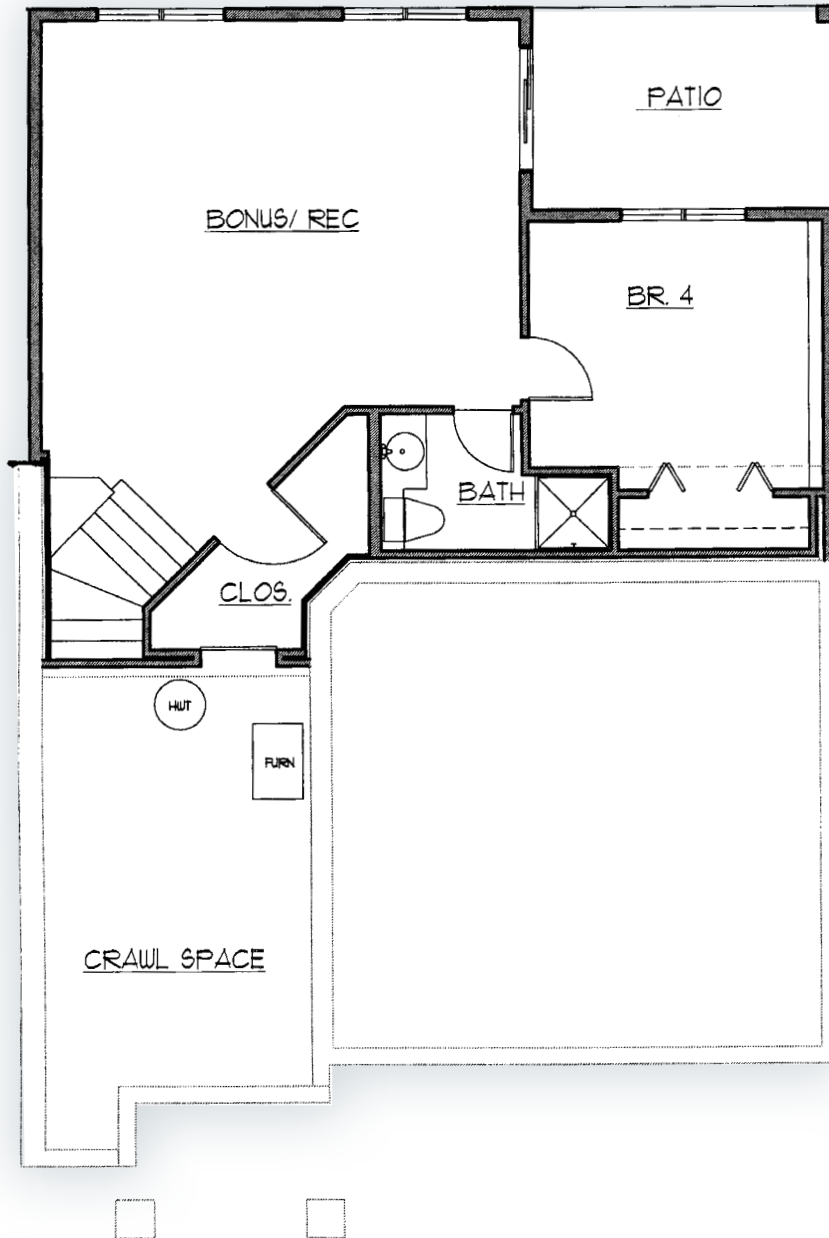

THE
BURNSTEADS
Value the Name.

Three Northwest home builders...One heritage.

www.burnstead.com

The Burnstead's Living Wise Program
energy | earth | health | innovation
www.burnstead.com/livingwise

The Burnsteads, in an effort to continuously improve our homes, reserves the right to change or modify floor plans and specifications without notice or obligation. Floor plan dimensions are approximate. Decorative architectural features are optional and should be verified per plan.