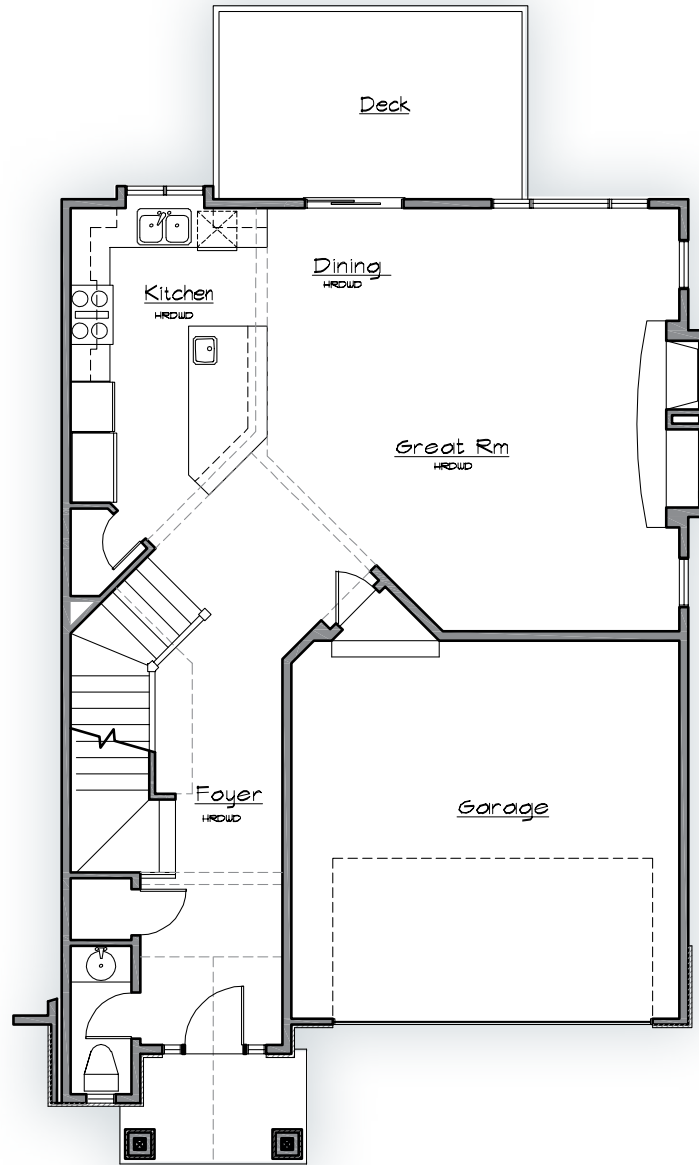

THE
BURNSTEADS
Value the Name.

Three Northwest home builders...One heritage.

www.burnstead.com

The Burnstead's Living Wise Program
energy | earth | health | innovation
www.burnstead.com/livingwise

The Burnsteads, in an effort to continuously improve our homes, reserves the right to change or modify floor plans and specifications without notice or obligation. Floor plan dimensions are approximate. Decorative architectural features are optional and should be verified per plan.