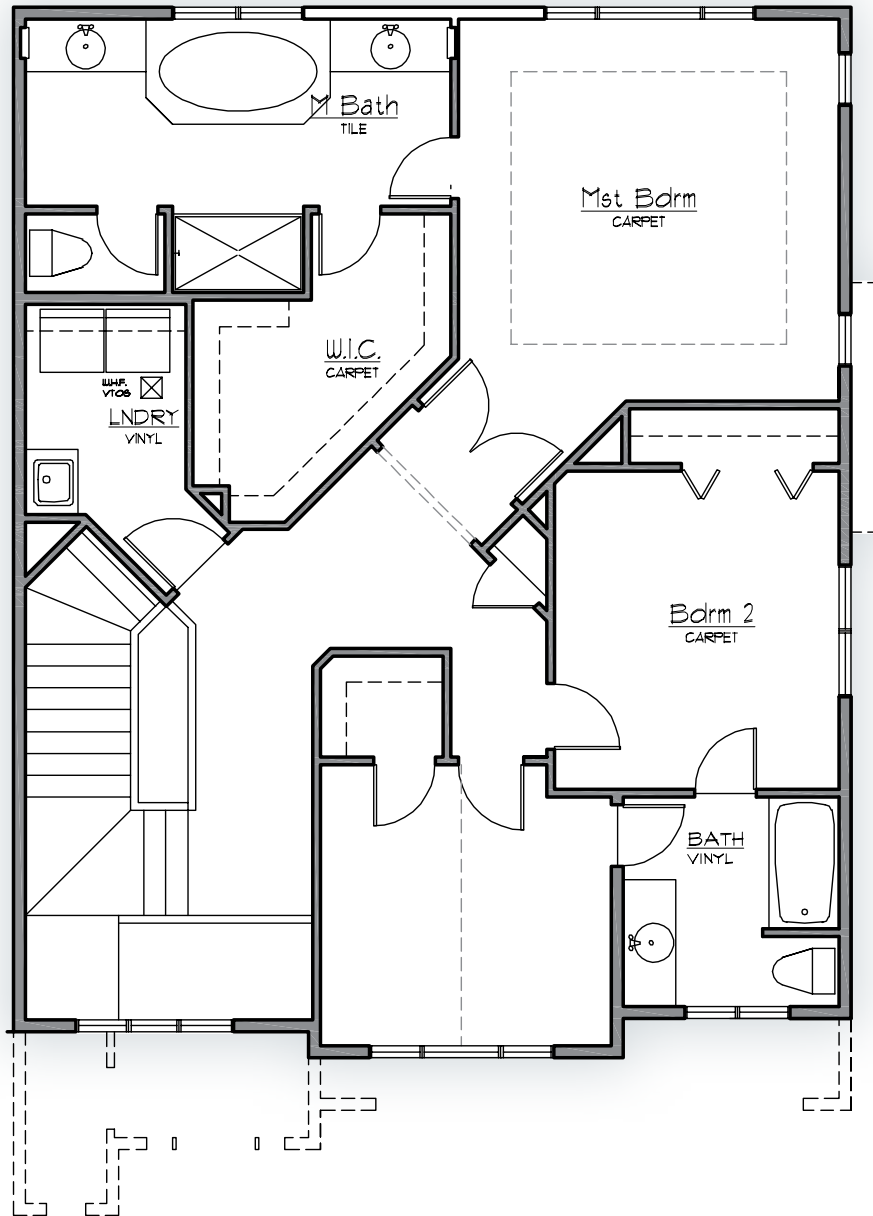

THE
Bridges
AT TALUS

ASPEN
2,818 Square Feet

UPPER FLOOR PLAN

THE
BURNSTEADS
Value the Name.

Three Northwest home builders...One heritage.

www.burnstead.com

The Burnstead's Living Wise Program
energy | earth | health | innovation
www.burnstead.com/livingwise

The Burnsteads, in an effort to continuously improve our homes, reserves the right to change or modify floor plans and specifications without notice or obligation. Floor plan dimensions are approximate. Decorative architectural features are optional and should be verified per plan.

THE
Bridges
 AT TALUS

ASPEN
 2,818 Square Feet
 MAIN FLOOR PLAN

THE
BURNSTEADS
Value the Name.

Three Northwest home builders...One heritage.

www.burnstead.com

The Burnstead's Living Wise Program
 energy | earth | health | innovation
www.burnstead.com/livingwise