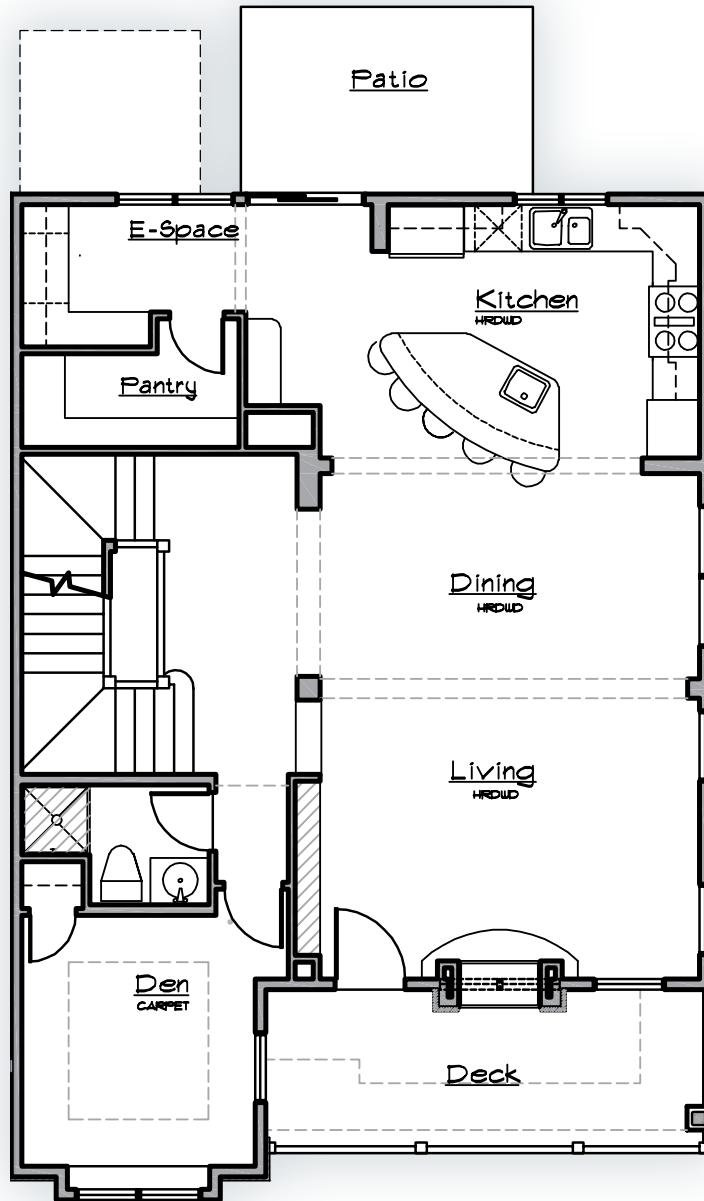

THE
BURNSTEADS
Value the Name.

Three Northwest home builders...One heritage.

www.burnstead.com

The Burnstead's Living Wise Program
energy | earth | health | innovation
www.burnstead.com/livingwise

The Burnsteads, in an effort to continuously improve our homes, reserves the right to change or modify floor plans and specifications without notice or obligation. Floor plan dimensions are approximate. Decorative architectural features are optional and should be verified per plan.