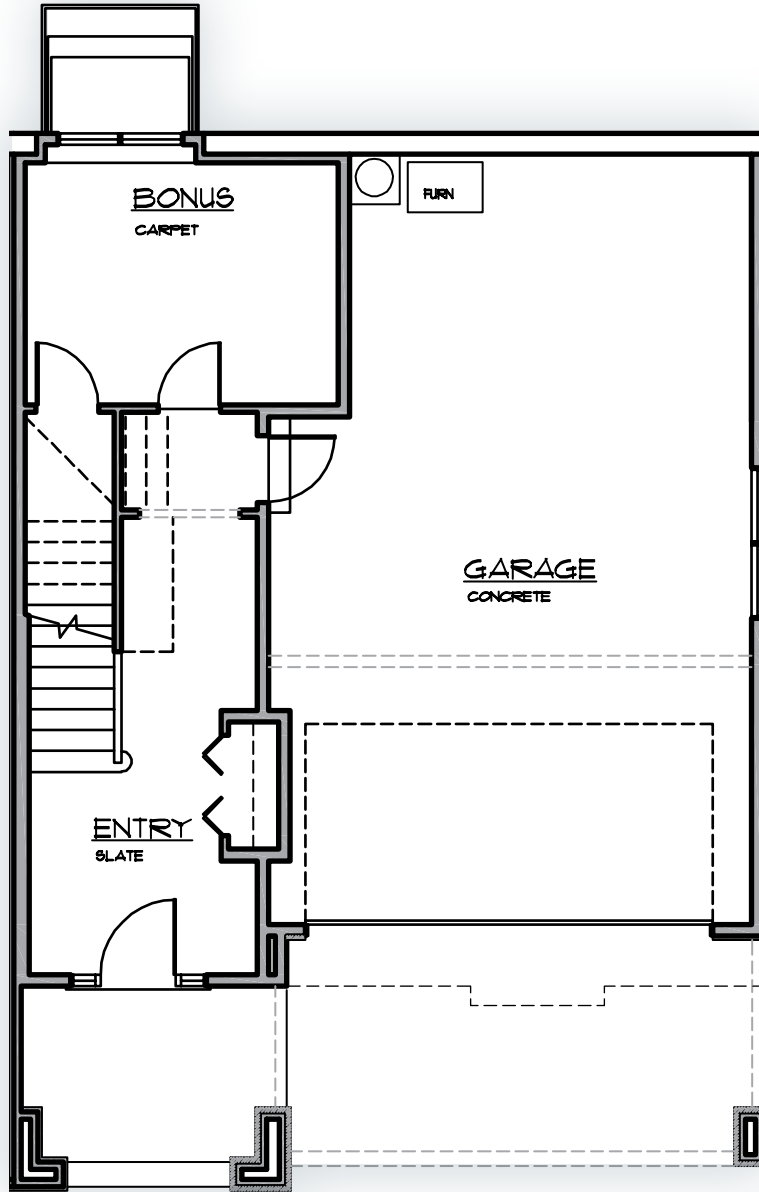

THE
BURNSTEADS
Value the Name.

Three Northwest home builders...One heritage.

www.burnstead.com

The Burnstead's Living Wise Program
energy | earth | health | innovation
www.burnstead.com/livingwise

The Burnsteads, in an effort to continuously improve our homes, reserves the right to change or modify floor plans and specifications without notice or obligation. Floor plan dimensions are approximate. Decorative architectural features are optional and should be verified per plan.