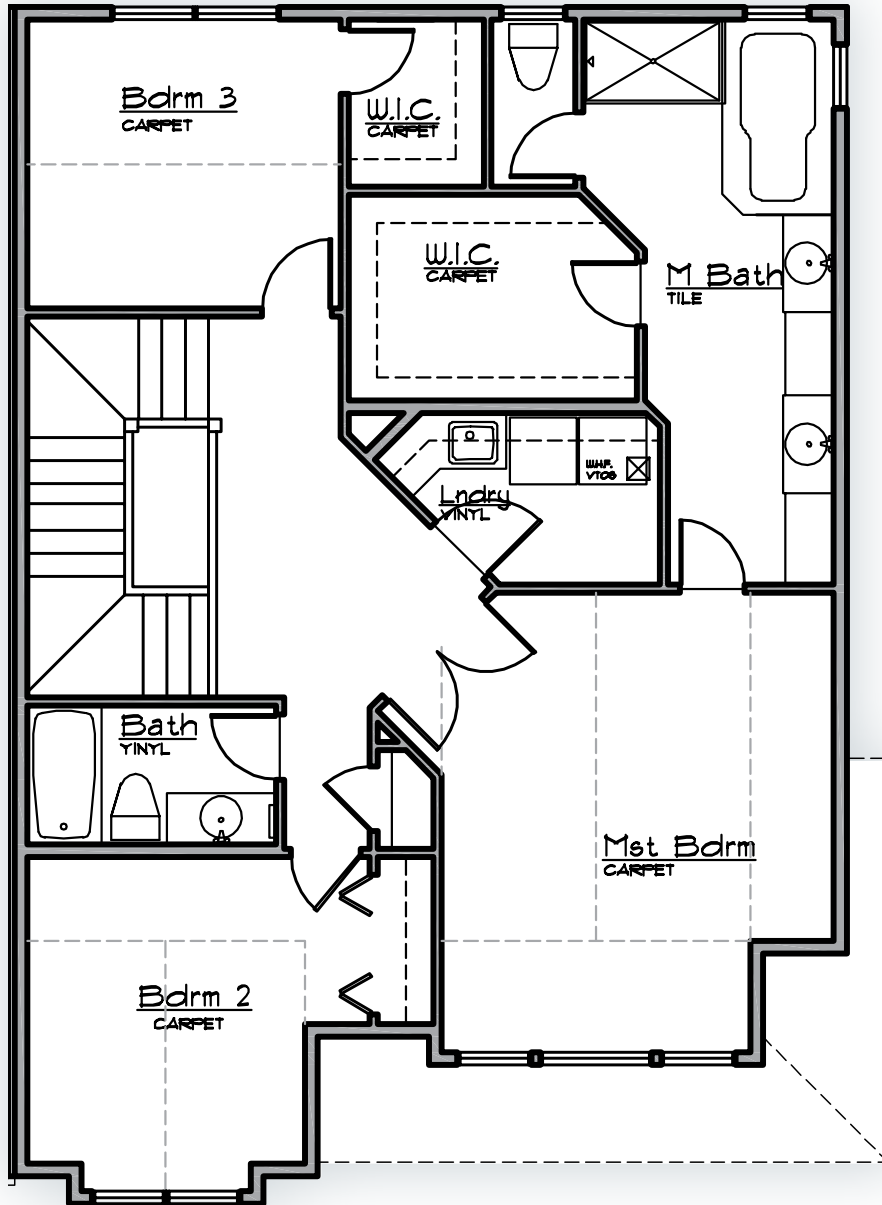

THE
Bridges
AT TALUS

SNOWY CREEK
2,567 Square Feet

UPPER FLOOR PLAN

THE
BURNSTEADS
Value the Name.

Three Northwest home builders...One heritage.

www.burnstead.com

The Burnstead's Living Wise Program
energy | earth | health | innovation
www.burnstead.com/livingwise

The Burnsteads, in an effort to continuously improve our homes, reserves the right to change or modify floor plans and specifications without notice or obligation. Floor plan dimensions are approximate. Decorative architectural features are optional and should be verified per plan.