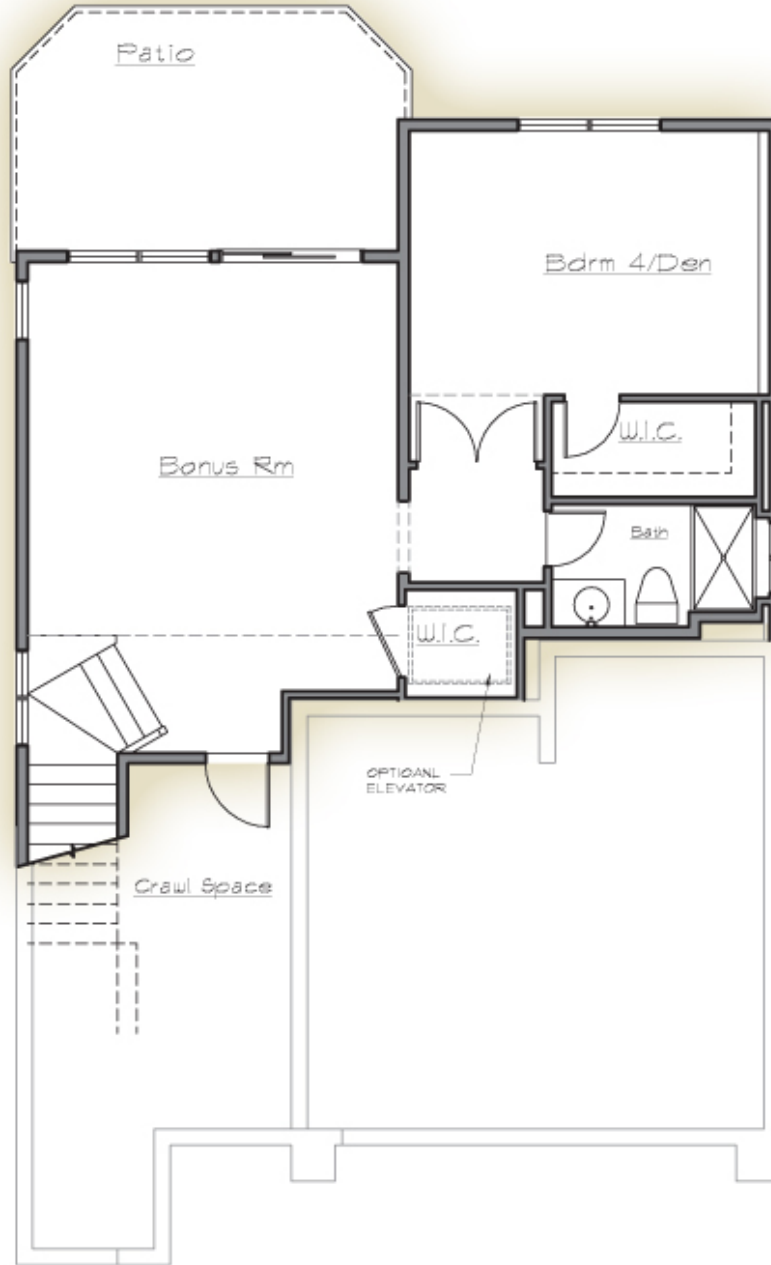

# THE BURNSTEADS

*Value the Name.*

**LAKE PLACID**  
2,913 square feet

**LOWER FLOOR**

[www.burnstead.com](http://www.burnstead.com)

The Burnsteads, in an effort to continuously improve our homes, reserves the right to change or modify floor plans and specifications without notice or obligation. Floor plan dimensions are approximate. Decorative architectural features are optional and should be verified per plan.

# THE BURNSTEADS

*Value the Name.*

**LAKE PLACID**  
2,913 square feet

**MAIN FLOOR**

[www.burnstead.com](http://www.burnstead.com)

The Burnsteads, in an effort to continuously improve our homes, reserves the right to change or modify floor plans and specifications without notice or obligation. Floor plan dimensions are approximate. Decorative architectural features are optional and should be verified per plan.

# THE BURNSTEADS

*Value the Name.*

**LAKE PLACID**  
2,913 square feet

**UPPER FLOOR**