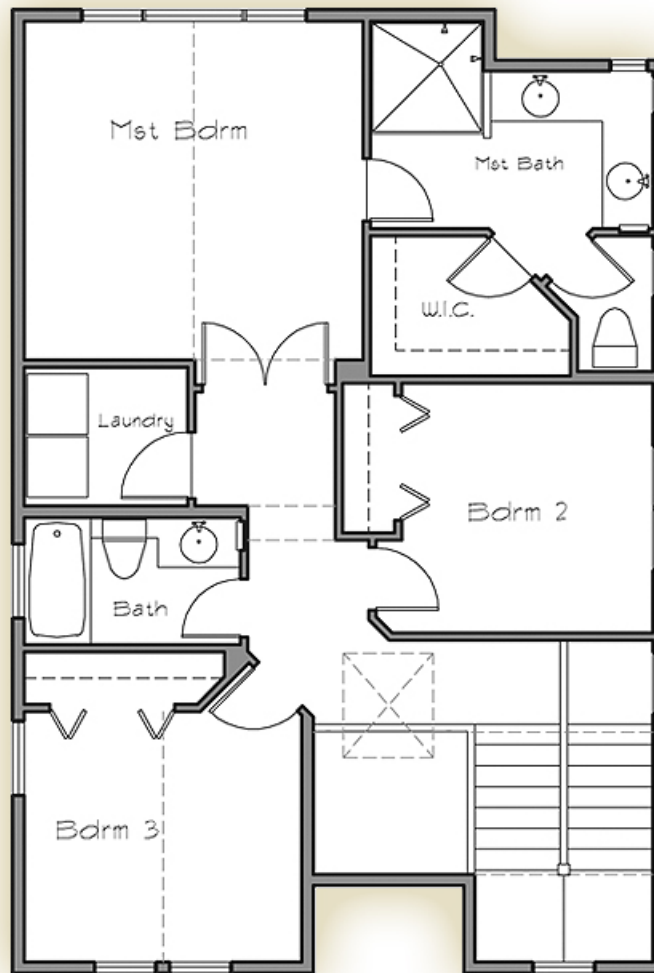

**THE
BURNSTEADS**
Value the Name.

POWDERHORN
1,837 square feet

MAIN FLOOR

www.burnstead.com

The Burnsteads, in an effort to continuously improve our homes, reserves the right to change or modify floor plans and specifications without notice or obligation. Floor plan dimensions are approximate. Decorative architectural features are optional and should be verified per plan.

THE BURNSTEADS

Value the Name.

POWDERHORN
1,837 square feet

UPPER FLOOR

www.burnstead.com

The Burnsteads, in an effort to continuously improve our homes, reserves the right to change or modify floor plans and specifications without notice or obligation. Floor plan dimensions are approximate. Decorative architectural features are optional and should be verified per plan.