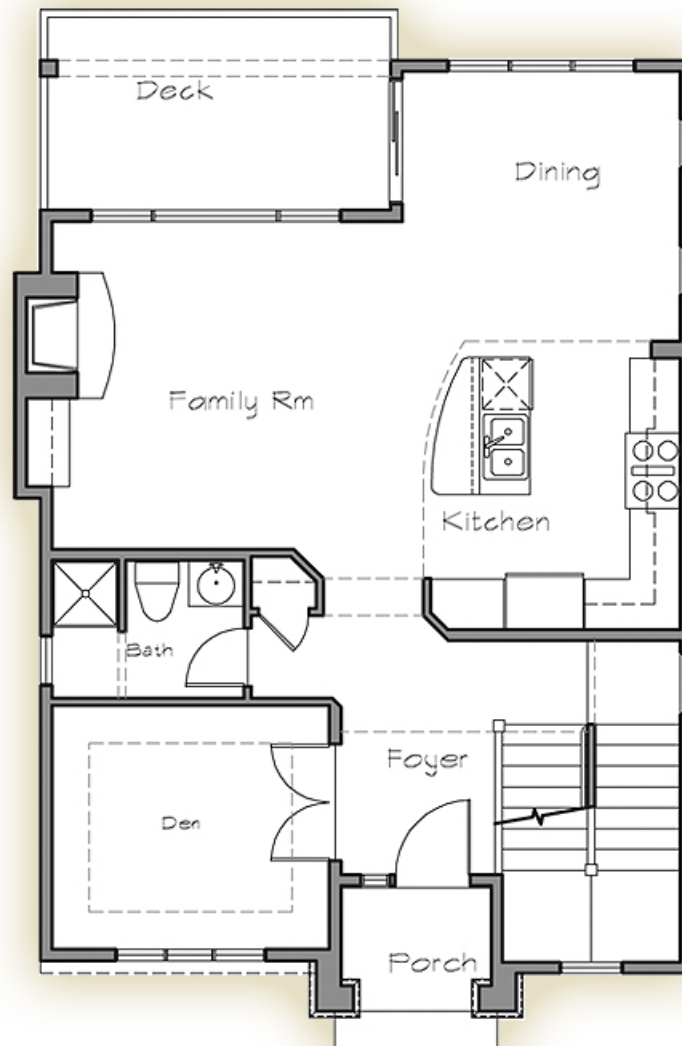

**THE
BURNSTEADS**
Value the Name.

POWDERHORN
1,837 square feet

MAIN FLOOR

www.burnstead.com

The Burnsteads, in an effort to continuously improve our homes, reserves the right to change or modify floor plans and specifications without notice or obligation. Floor plan dimensions are approximate. Decorative architectural features are optional and should be verified per plan.

THE BURNSTEADS

Value the Name.

POWDERHORN
1,837 square feet

UPPER FLOOR

www.burnstead.com

The Burnsteads, in an effort to continuously improve our homes, reserves the right to change or modify floor plans and specifications without notice or obligation. Floor plan dimensions are approximate. Decorative architectural features are optional and should be verified per plan.