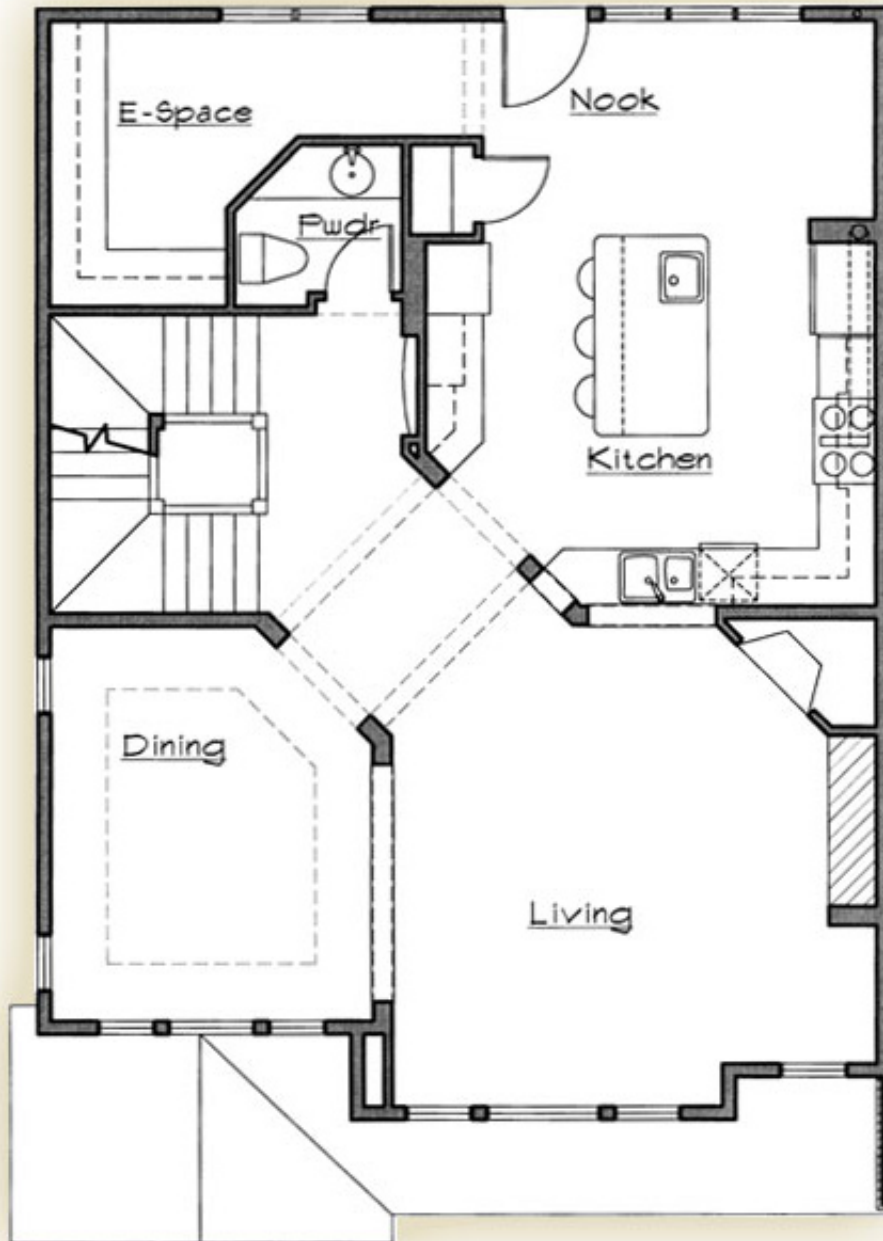

THE BURNSTEADS

Value the Name.

WOODRUN
2,545 square feet

MAIN FLOOR

www.burnstead.com

The Burnsteads, in an effort to continuously improve our homes, reserves the right to change or modify floor plans and specifications without notice or obligation. Floor plan dimensions are approximate. Decorative architectural features are optional and should be verified per plan.