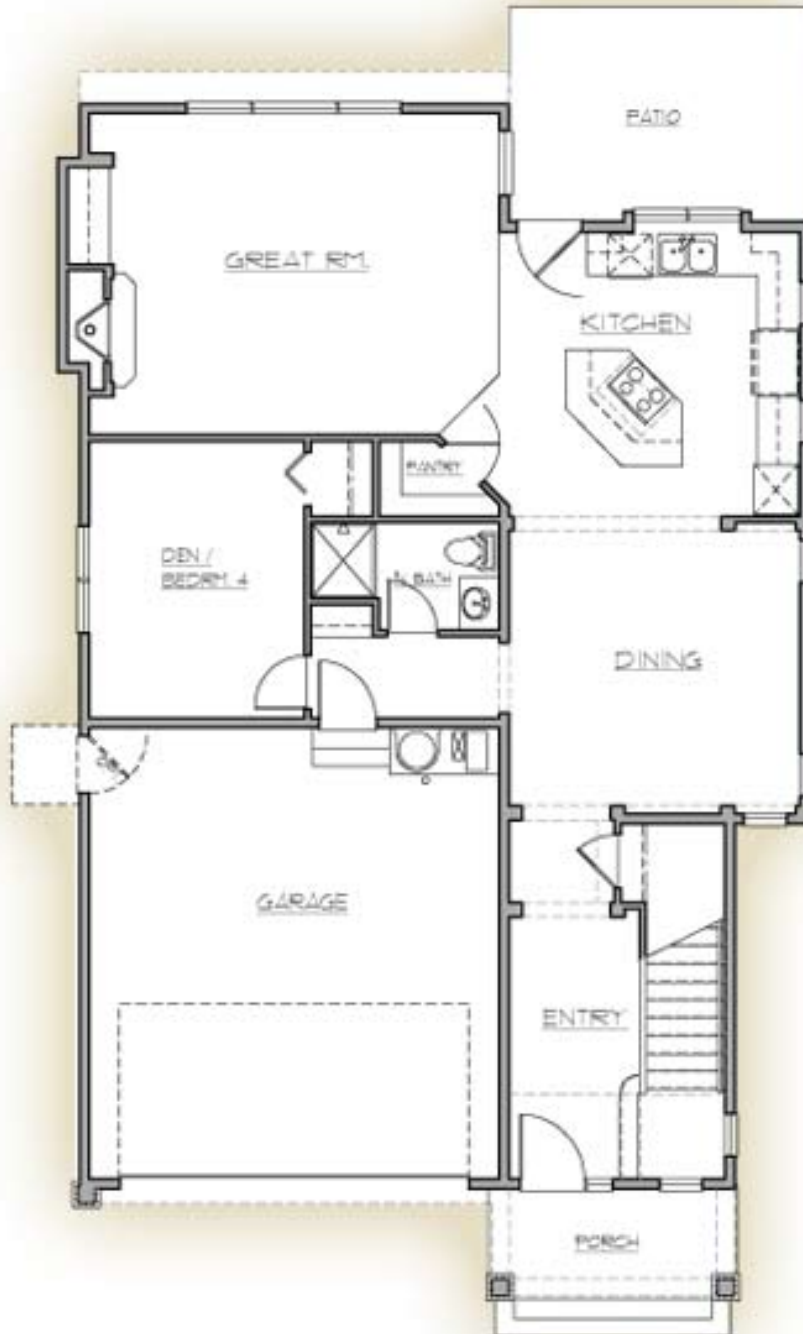

THE
BURNSTEADS
Value the Name.

SKYLAR
2,658 square feet
MAIN FLOOR

www.burnstead.com

The Burnsteads, in an effort to continuously improve our homes, reserves the right to change or modify floor plans and specifications without notice or obligation. Floor plan dimensions are approximate. Decorative architectural features are optional and should be verified per plan.