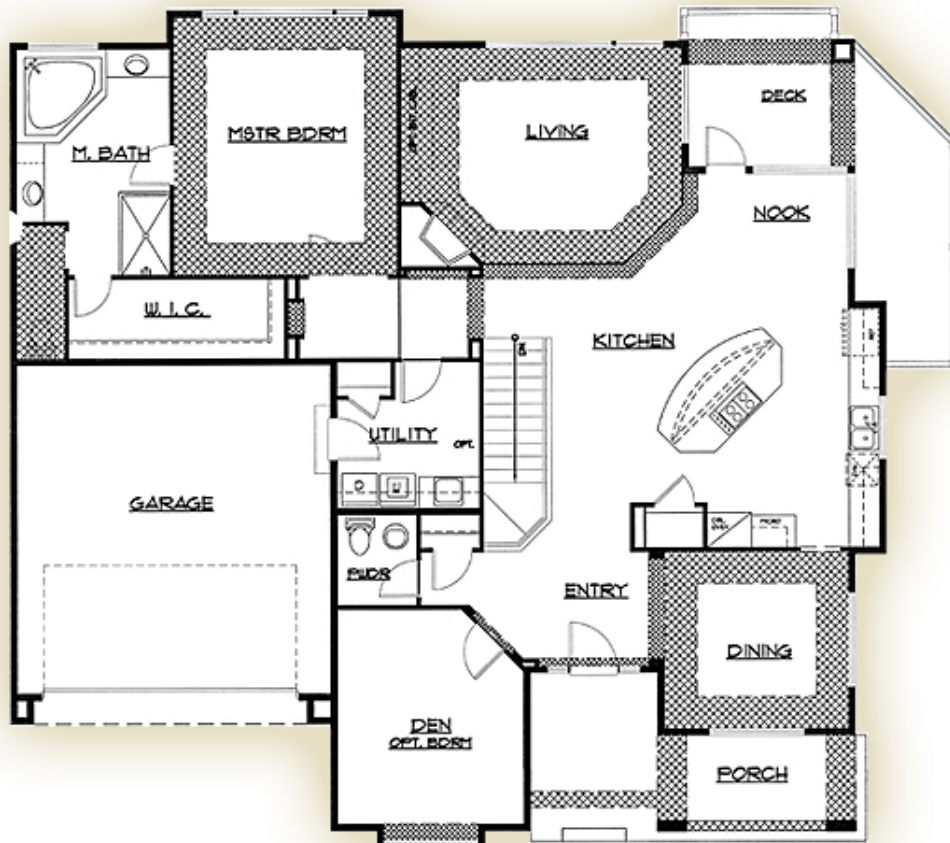

THE BURNSTEADS

Value the Name.

WHIDBEY
3,314 square feet

LOWER FLOOR

www.burnstead.com

The Burnsteads, in an effort to continuously improve our homes, reserves the right to change or modify floor plans and specifications without notice or obligation. Floor plan dimensions are approximate. Decorative architectural features are optional and should be verified per plan.

THE
BURNSTEADS
Value the Name.

WHIDBEY
3,314 square feet

MAIN FLOOR

www.burnstead.com

The Burnsteads, in an effort to continuously improve our homes, reserves the right to change or modify floor plans and specifications without notice or obligation. Floor plan dimensions are approximate. Decorative architectural features are optional and should be verified per plan.