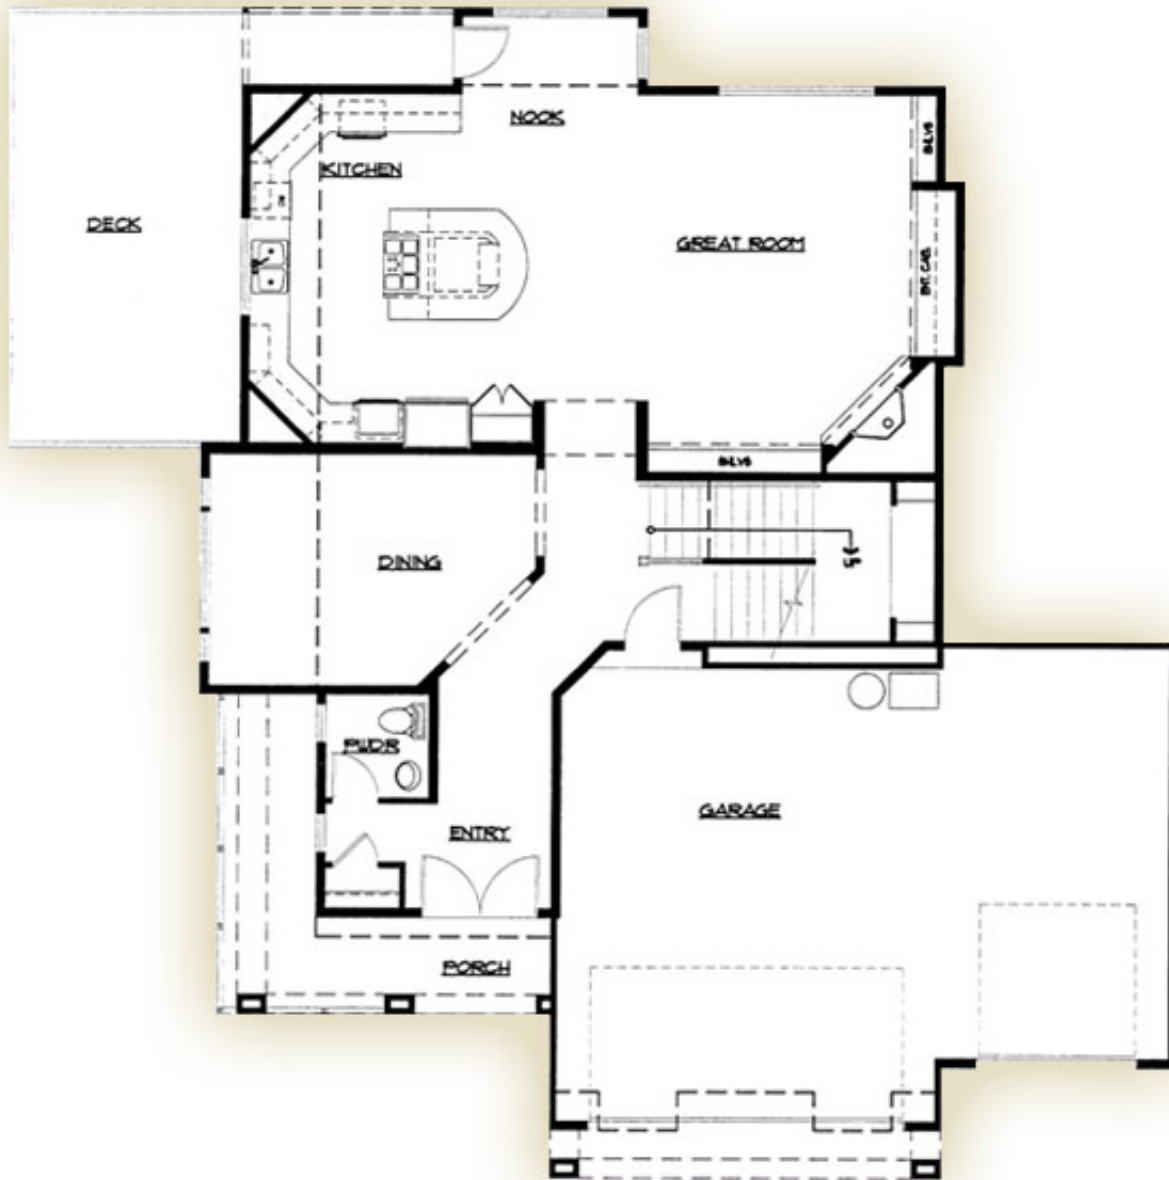

**THE**  
**BURNSTEADS**  
*Value the Name.*

**GOLDFINCH**  
4,261 square feet

**LOWER LEVEL**

[www.burnstead.com](http://www.burnstead.com)

The Burnsteads, in an effort to continuously improve our homes, reserves the right to change or modify floor plans and specifications without notice or obligation. Floor plan dimensions are approximate. Decorative architectural features are optional and should be verified per plan.

**THE**  
**BURNSTEADS**  
*Value the Name.*

**GOLDFINCH**  
4,261 square feet

**MAIN FLOOR**

[www.burnstead.com](http://www.burnstead.com)

The Burnsteads, in an effort to continuously improve our homes, reserves the right to change or modify floor plans and specifications without notice or obligation. Floor plan dimensions are approximate. Decorative architectural features are optional and should be verified per plan.