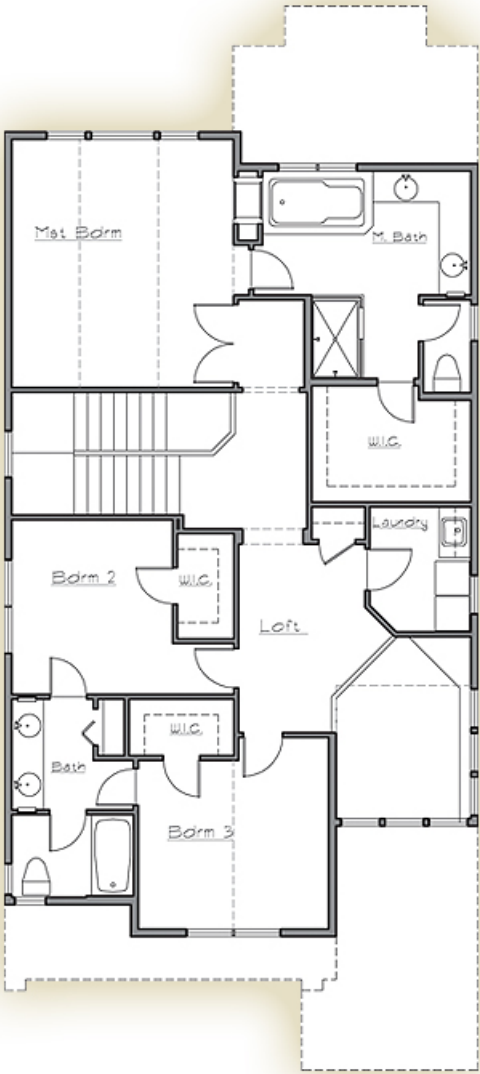

THE BURNSTEADS

Value the Name.

WESTFIELD
2,981 square feet

MAIN FLOOR

www.burnstead.com

The Burnsteads, in an effort to continuously improve our homes, reserves the right to change or modify floor plans and specifications without notice or obligation. Floor plan dimensions are approximate. Decorative architectural features are optional and should be verified per plan.

THE BURNSTEADS

Value the Name.

WESTFIELD
2,981 square feet

UPPER FLOOR

www.burnstead.com

The Burnsteads, in an effort to continuously improve our homes, reserves the right to change or modify floor plans and specifications without notice or obligation. Floor plan dimensions are approximate. Decorative architectural features are optional and should be verified per plan.