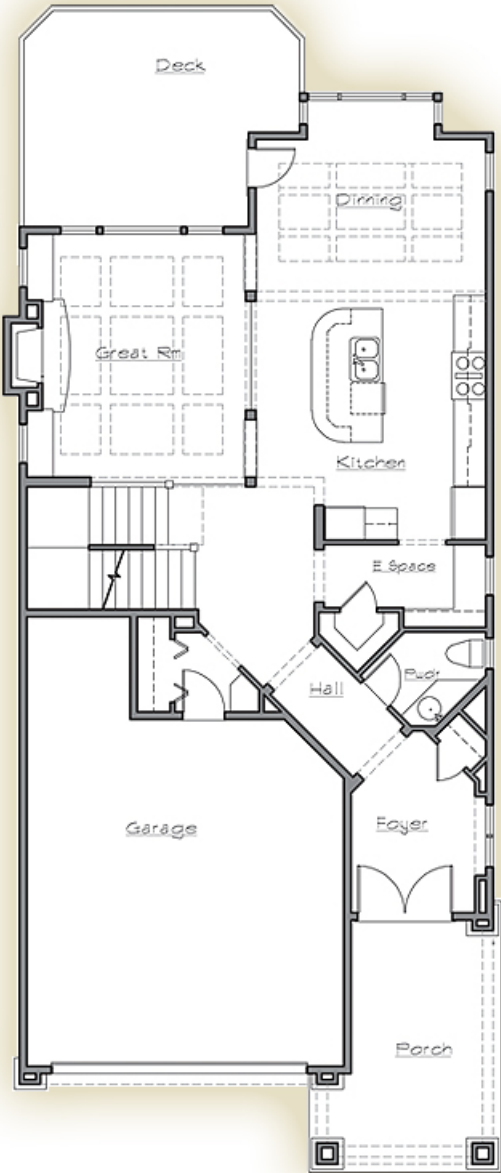

THE BURNSTEADS

Value the Name.

WESTFIELD
2,981 square feet

MAIN FLOOR

www.burnstead.com

The Burnsteads, in an effort to continuously improve our homes, reserves the right to change or modify floor plans and specifications without notice or obligation. Floor plan dimensions are approximate. Decorative architectural features are optional and should be verified per plan.

THE BURNSTEADS

Value the Name.

WESTFIELD
2,981 square feet

UPPER FLOOR

www.burnstead.com

The Burnsteads, in an effort to continuously improve our homes, reserves the right to change or modify floor plans and specifications without notice or obligation. Floor plan dimensions are approximate. Decorative architectural features are optional and should be verified per plan.