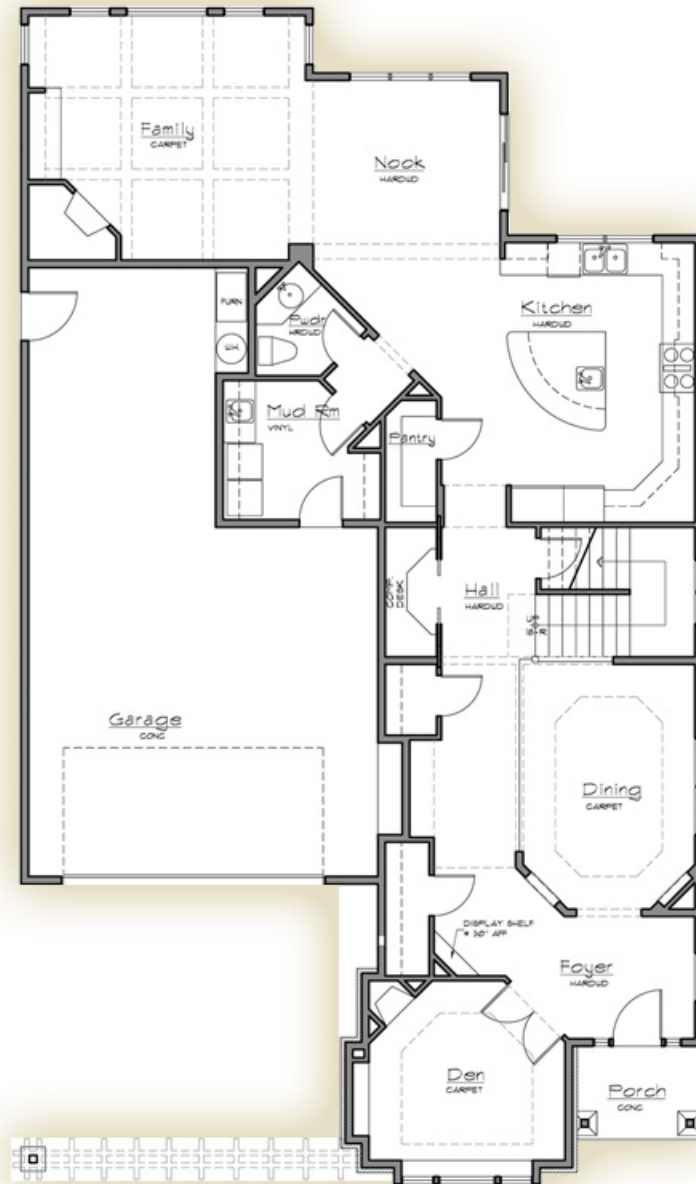

**THE
BURNSTEADS**
Value the Name.

WINDSOR
3,930 square feet

MAIN FLOOR

www.burnstead.com

The Burnsteads, in an effort to continuously improve our homes, reserves the right to change or modify floor plans and specifications without notice or obligation. Floor plan dimensions are approximate. Decorative architectural features are optional and should be verified per plan.