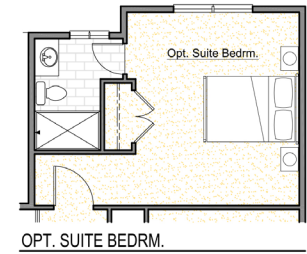

 **West Hill**
Bothell

WWW.BURNSTEAD.COM

MAIN FLOOR PLAN

UPPER FLOOR PLAN

OPT. SUITE BEDRM.

LOWER FLOOR PLAN

OPT. WET BAR

JOB: 7104
PLAN: W-437
 Lot 4
 11/10/22
 4001 S/F
 5 Bedroom
 5 Bathroom
 Bonus Room
 Rec. Room