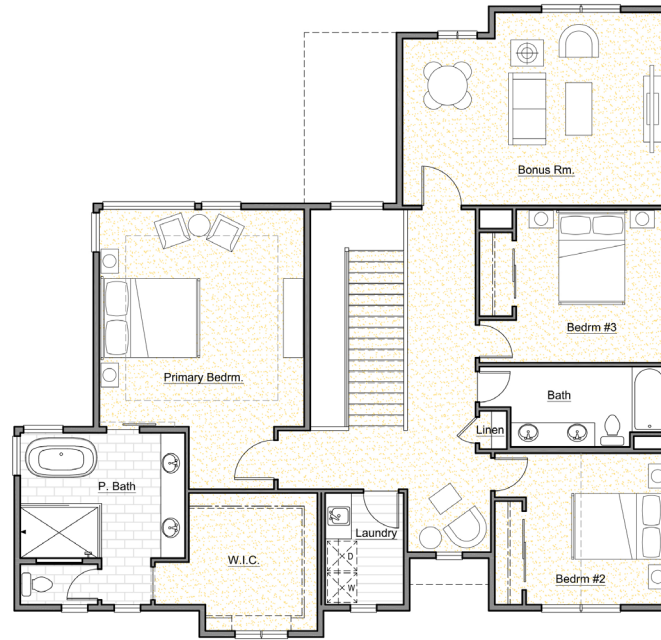

 **West Hill**
Bothell

WWW.BURNSTEAD.COM

MAIN FLOOR PLAN

UPPER FLOOR PLAN

OPT. SUITE BEDRM.

LOWER FLOOR PLAN

OPT. WET BAR

JOB: 7104
PLAN: W-437
 Lot 4
 11/10/22
 4001 S/F
 5 Bedroom
 5 Bathroom
 Bonus Room
 Rec. Room