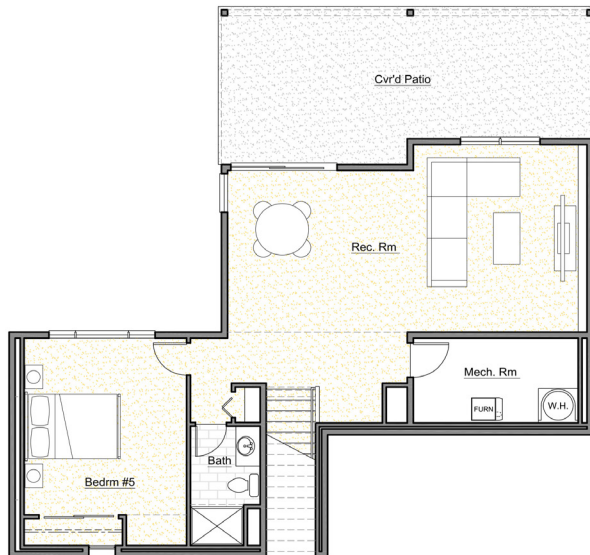

 **West Hill**
Bothell

WWW.BURNSTEAD.COM

MAIN FLOOR PLAN

UPPER FLOOR PLAN

OPT. SUITE BEDRM.

LOWER FLOOR PLAN

OPT. WET BAR

JOB: 7104
PLAN: W-437
 Lot 4
 11/10/22
 4001 S/F
 5 Bedroom
 5 Bathroom
 Bonus Room
 Rec. Room