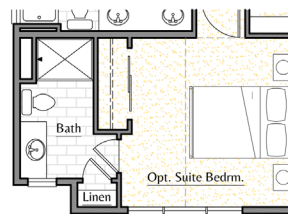

West Hill

Bothell

WWW.BURNSTEAD.COM

JOB: 7101

PLAN: W-455

Lot 1

11/10/22

RICK BURNSTEAD
CONSTRUCTION LLC

MAIN FLOOR PLAN

UPPER FLOOR PLAN

OPT. SUITE BEDRM.

LOWER FLOOR PLAN

JOB: 7101

PLAN: W-455

Lot 1

- 4078 S/F
- 5 Bed / 4 Bath
- Main floor Flex / Bedroom
- Upper floor Bonus or Opt. Suite
- Lower floor Rec. Room