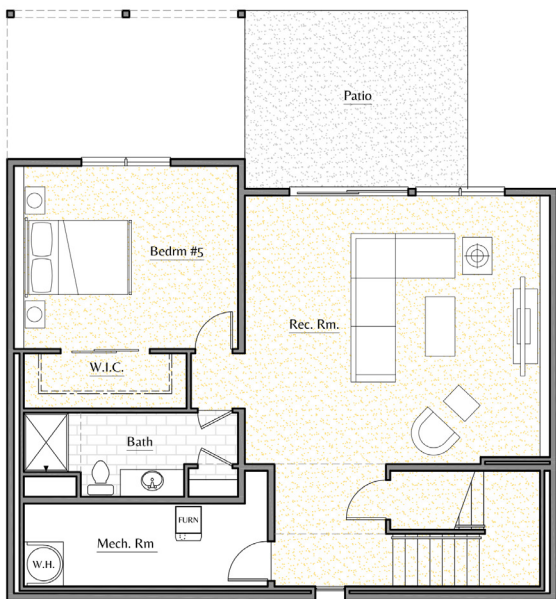

West Hill

Bothell

WWW.BURNSTEAD.COM

JOB: 7101

PLAN: W-455

Lot 1

11/10/22

RICK BURNSTEAD
CONSTRUCTION LLC

MAIN FLOOR PLAN

UPPER FLOOR PLAN

OPT. SUITE BEDRM.

LOWER FLOOR PLAN

JOB: 7101

PLAN: W-455

Lot 1

- 4078 S/F
- 5 Bed / 4 Bath
- Main floor Flex / Bedroom
- Upper floor Bonus or Opt. Suite
- Lower floor Rec. Room