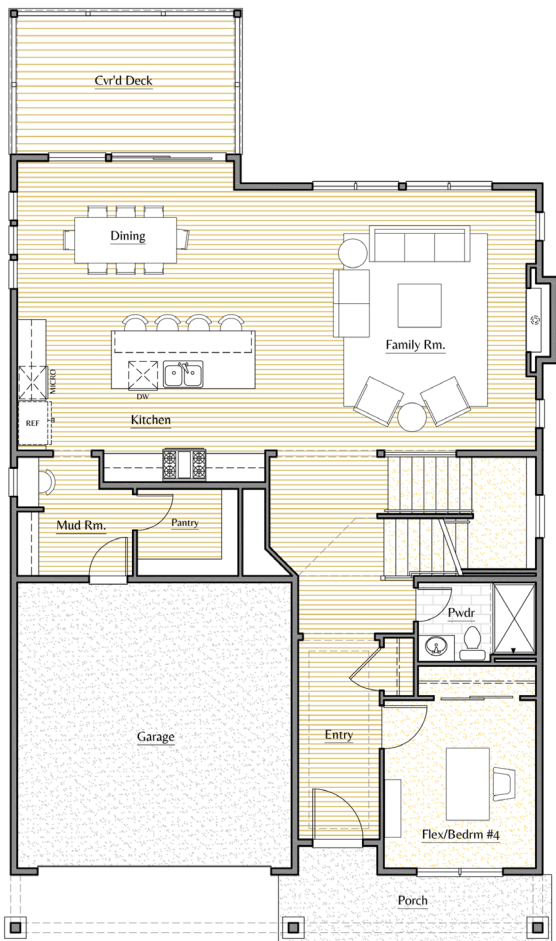

West Hill

Bothell

WWW.BURNSTEAD.COM

JOB: 7101

PLAN: W-455

Lot 1

11/10/22

RICK BURNSTEAD
CONSTRUCTION LLC

MAIN FLOOR PLAN

UPPER FLOOR PLAN

OPT. SUITE BEDRM.

LOWER FLOOR PLAN

JOB: 7101

PLAN: W-455

Lot 1

- 4078 S/F
- 5 Bed / 4 Bath
- Main floor Flex / Bedroom
- Upper floor Bonus or Opt. Suite
- Lower floor Rec. Room