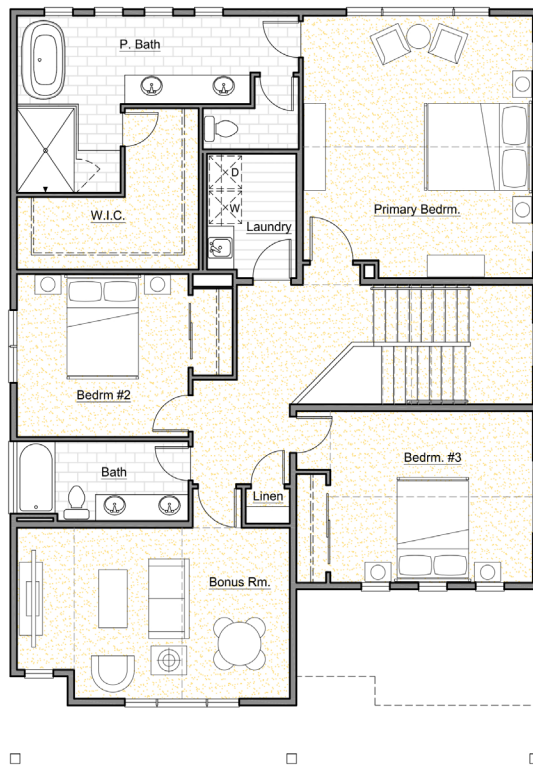

West Hill

Bothell

WWW.BURNSTEAD.COM

JOB: 7101

PLAN: W-455

Lot 1

11/10/22

RICK BURNSTEAD
CONSTRUCTION LLC

MAIN FLOOR PLAN

UPPER FLOOR PLAN

OPT. SUITE BEDRM.

LOWER FLOOR PLAN

JOB: 7101

PLAN: W-455

Lot 1

- 4078 S/F
- 5 Bed / 4 Bath
- Main floor Flex / Bedroom
- Upper floor Bonus or Opt. Suite
- Lower floor Rec. Room